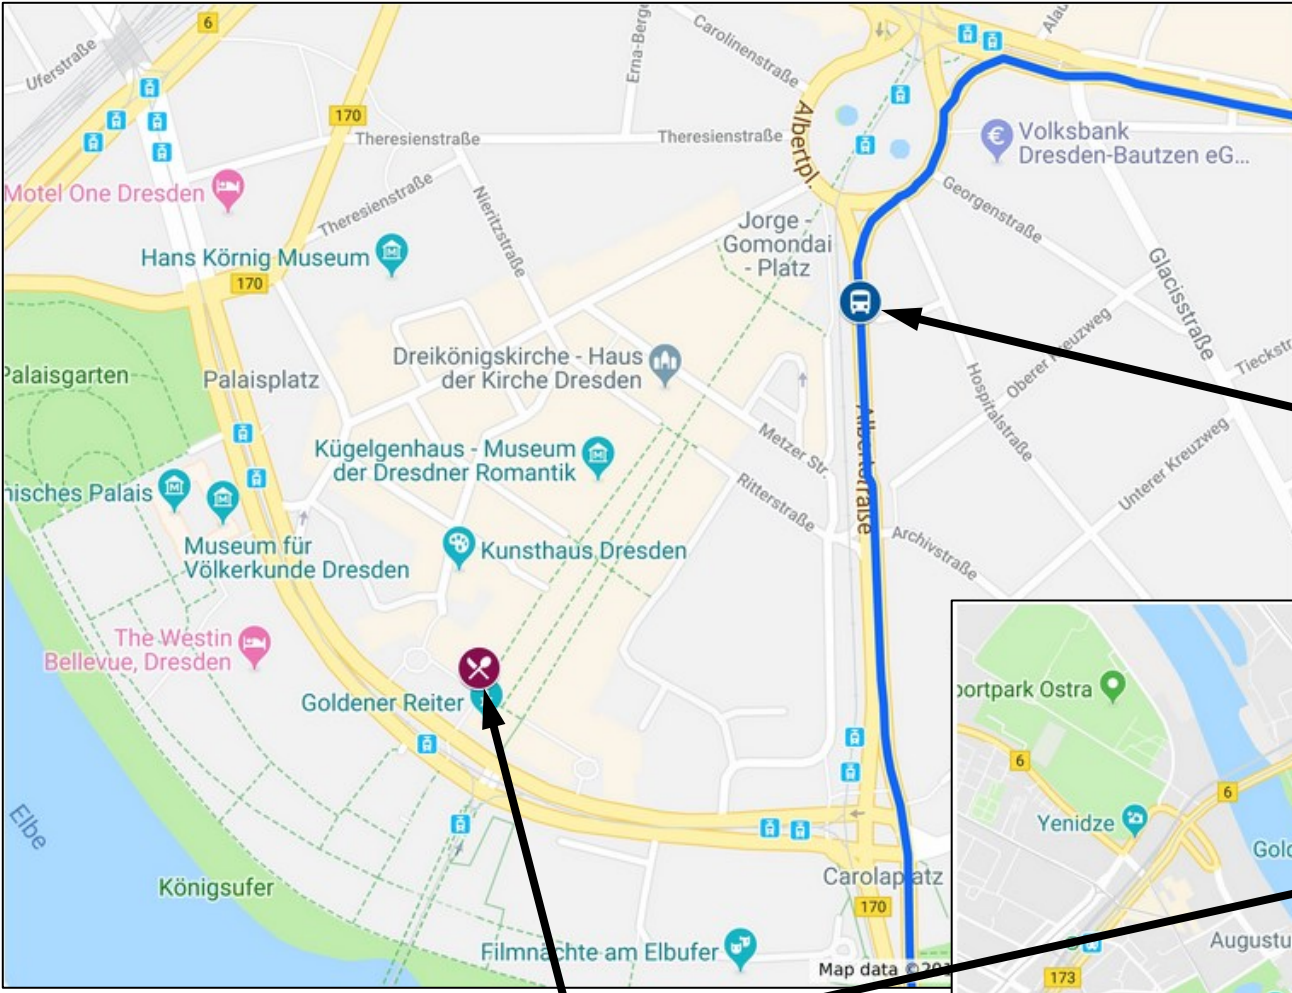

**HZDR**

**Hauptbahnhof**

**261 Bus - Albertplatz**

**261 Bus - Pirnaischer Platz**

**261 Bus - Walpurgisstraße**

**261 Bus - Hauptbahnhof**

**Restaurant Watzke am Goldener Reiter**

**Note:** The 261 bus stops are located on the street, not along the tram line. Check the sign at the stop to make sure you are at the right location for the 261.